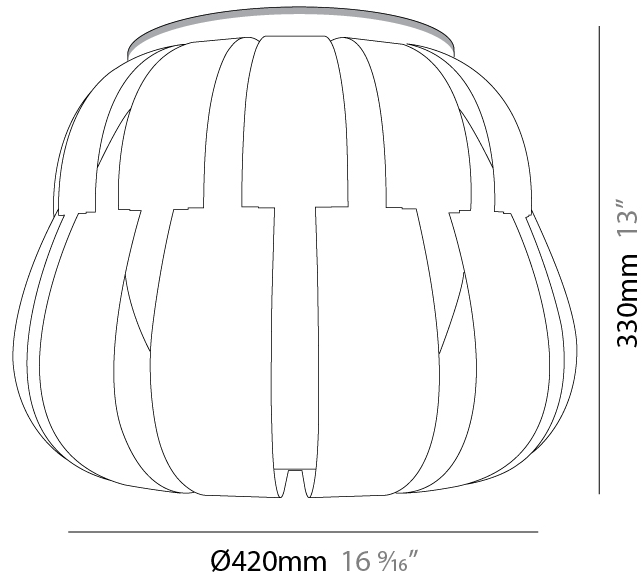

PROJECT	_____
TYPE	_____
SPECIFIER	_____
QUANTITY	_____
DATE	_____

QUEEN SURFACE

D62030-

base number   Finish
Options

1. To build a product code in our configurator select the specify button on the base model # product page
2. To build a manual product code on this datasheet choose from the options listed below in blue font and add the suffix to the base model #

GENERAL

Series: Queen
Brand: Linea Zero
Division: Design
Mounting Type: Surface
Mounting Location: Ceiling
Subcategory: Ambient

PHYSICAL

Diameter (mm): 420
Diameter (in): 16 ⁹/₁₆
Height (mm): 330
Height (in): 13
Light Distribution: Downlight
Diffuser: Polilux™ Shade - See Finish Options
[Fixture Finish: WHI / SIL / NGD / COP / PKM](#)
Fixture Material: Polilux™ / Metal holder

ELECTRICAL

Number of Lamps: 1
Lamp Type: LED Retrofit
Bulb Included: Bulb Not Included
Max. Wattage Per Lamp (W): 7
Lamp Base: E26
Input Voltage (V): 120
Upon Request: 277Vac / GU24

LED

OPTICAL

RATINGS AND CERTIFICATIONS

Certified By: Certified for North American Standards
IP rating: IP20